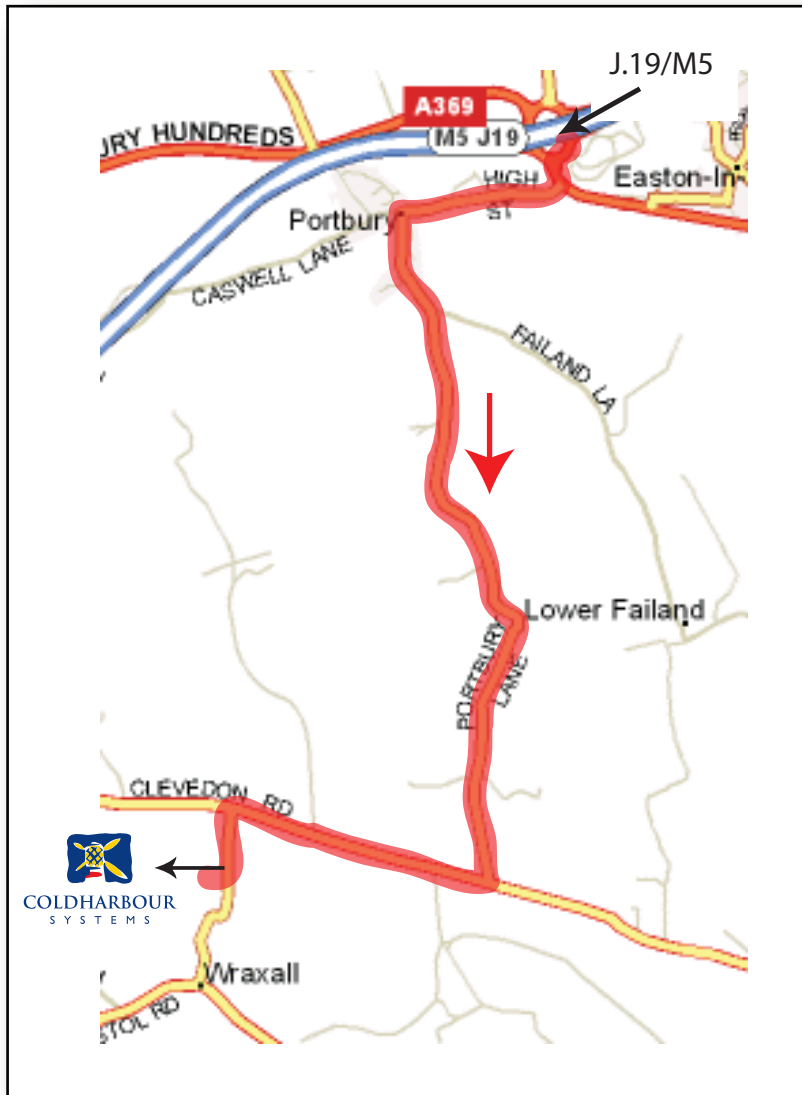

MAPS TO COLDHARBOUR SYSTEMS

From the M5

From central Bristol

From the M4

Coldharbour Systems Ltd
 The Courtyard
 Wraxall Hill
 Wraxall
 Bristol
 BS48 1NA

[p] 01275 850500
 [f] 01275 850501

www.coldharbour-systems.co.uk